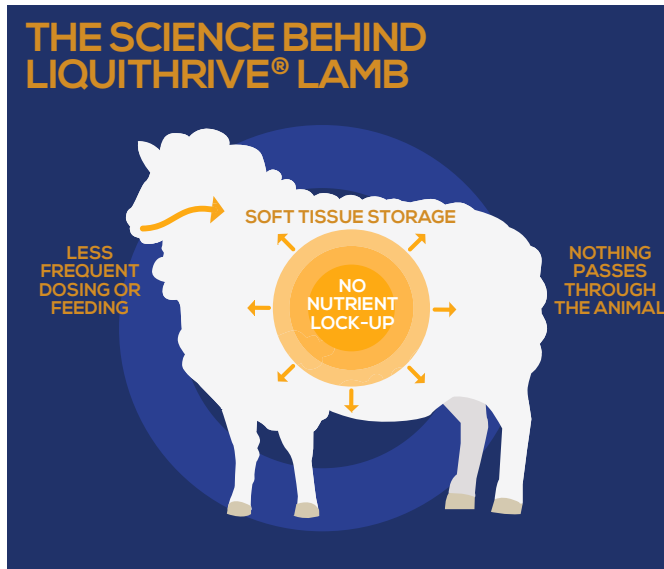

 **Agri-Lloyd**
THE SECRET'S IN THE SCIENCE®

92701

SHEEP PRODUCTS

LIQUITHRIVE®
LAMB

ORGANICALLY CHELATED TRACE ELEMENT,
VITAMIN AND AMINO ACID DRENCH

 **Agri-Lloyd**
THE SECRET'S IN THE SCIENCE®

ORGANICALLY CHELATED TRACE ELEMENT, VITAMIN AND AMINO ACID DRENCH

Liquithrive® Lamb is an organically chelated trace element, vitamin and amino acid supplement specifically formulated for the growing lamb.

Liquithrive® Lamb is formulated based on the clinically known needs of the lamb with a high bioavailability of micro-nutrients to correct nutritional imbalances.

A high level of bioavailability means that trace elements and minerals are absorbed by the small intestine and stored in the soft tissue creating a reservoir of nutrients to be used when needed.

Liquithrive® Lamb can be given to lambs as young as four weeks of age. It helps to correct natural imbalances in pastures to maintain health, vigour and performance